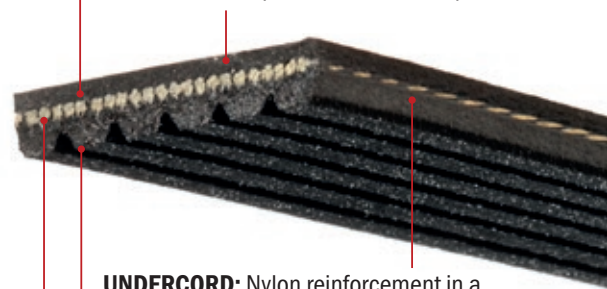

ADHESION LAYERS: Multiple adhesion gum layers extend service life of the belt

OVERCORD: The heat-resistant overcord is reinforced with a patented EPDM compound